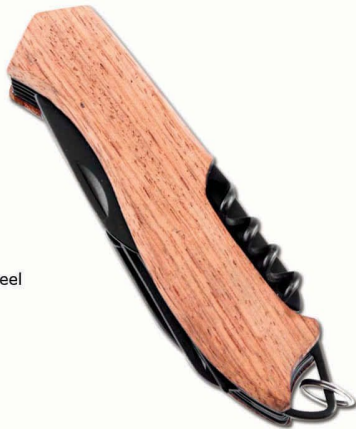

**2 in 1 MULTI-FUNCTION KNIFE & PLIER**  
 ULTIMATE GIFT BOX FOR OUTDOOS

**BT-09 (Plier details)**  
 Closed: 10cm  
 Material: stainless steel  
 Aluminum handle

1. PLIER HEAD
2. PHILIPS SCREWDRIVER
3. CAN OPENER
4. KNIFE
5. CARABINER

**BT-09 (knife details)**  
 Closed: 10cm  
 Material: stainless steel  
 Aluminum handle

1. KNIFE
2. CAN OPENER
3. SCISSOR
4. BOTTLE OPENER
5. KEY RING
- 6.
7. WINE OPENER
8. PHILIPS SCREWDRIVER

**12 in 1 MULTI-PURPOSE KNIFE**  
TRAVEL - EXPEDITION - CAMP

**23662**  
Alum handle,  
satin blade  
Closed: 8.89cm  
Overall: 16.51cm  
Green - Blue

**MK-009HW**

Closed: 10cm  
Material: stainless steel  
Black Finished  
Wooden handle

1. KNIFE
2. SCISSOR
3. SAW
4. CAN
5. KEY RING HOLE
6. WINE OPENER
7. THREAD HOLE
8. NAIL FILE
9. SHARP KNIFE
10. PHILIPS SCREWDRIVER
11. FISH SCRAPER
12. BOTTLE OPENER

**10153**

Blade: 8.90cm  
Overall: 20cm  
Handle: Aluminium  
Stainless Steel Blade balck finish

**17057**

Stainless Steel 420 A  
Spring assisted-opening.  
Black blade, Black and red handle.  
With rings on the end of the handle  
Closed: 12.70cm  
Overall: 20.35cm