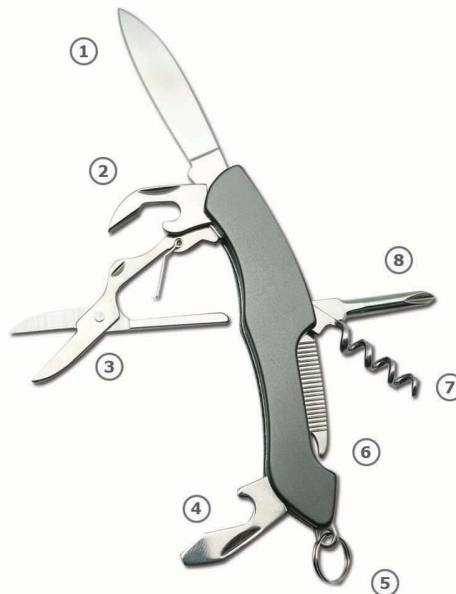

**5 in 1 MULTI-FUNCTION PLIER**  
OUTDOOR & FASHION KEY TOOLS

**MP-014**  
Closed: 10cm  
Material: stainless steel  
Aluminum handle

1. PLIER HEAD
2. KNIFE
3. BOTTLE OPENER
4. NAIL FILE
5. CARABINER

**FK-003**  
Closed: 10,7cm  
Material: stainless steel  
Aluminum handle

1. KNIFE
2. SAW
3. SCISSOR
4. CAN OPENER
5. BOTTLE OPENER
6. NAIL FILE
7. WINE OPENER
8. SHARP KNIFE
9. PHILIPS SCREWDRIVER

**C-012B/C**  
Closed: 10cm  
Material: stainless steel  
Aluminum handle

1. KNIFE
2. NAIL PULLER
3. CARABINER
4. BOTTLE OPENER
5. HEXAGON BOLT
6. FLAT SCREWDRIVER
7. PHILIPS SCREWDRIVER
8. RULER

**FK-001OR**  
 Closed: 10,5cm  
 Material: stainless steel  
 Aluminium handle

**FK-001W**  
 Closed: 10,5cm  
 Material: stainless steel  
 Wooden handle

**17510**  
 S.Steel Handle  
 Closed: 12.70 cm  
 Overall: 20.30 cm  
 Black blade, Alum. handle.  
 Satin belt-clip

**2 in 1 MULTI-FUNCTION KNIFE & PLIER**  
 ULTIMATE GIFT BOX FOR OUTDOOS

**BT-09 (Plier details)**  
 Closed: 10cm  
 Material: stainless steel  
 Aluminum handle

1. PLIER HEAD
2. PHILIPS SCREWDRIVER
3. CAN OPENER
4. KNIFE
5. CARABINER