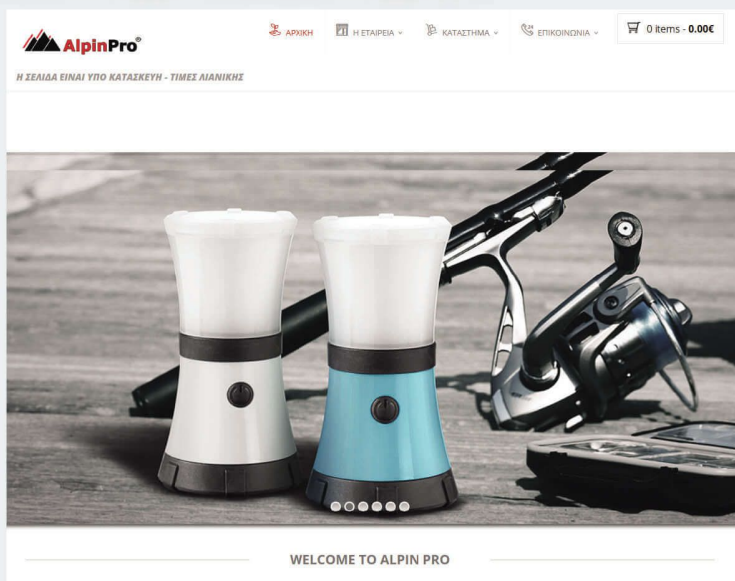

Επισκεφτείτε το site μας...