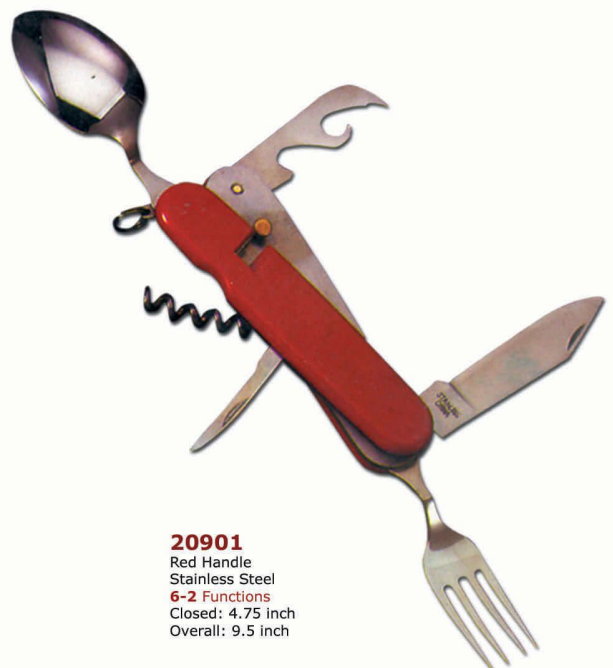

20901
Red Handle
Stainless Steel
6-2 Functions
Closed: 4.75 inch
Overall: 9.5 inch