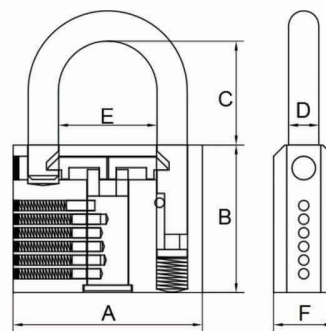

go far with...
KOMODO HOBBY
TRAVEL &
ADVENTURE
GEAR

PadLocks

Catalogue 2018

AlpinPro Family Brands

Visit our official website www.alpinpro.com

RECTANGULAR

Item NO	Size (mm)	Shackle And Lock Body Dimentions						
		A	B	C	D	E	F	No.pins
SRP-74	74	74	70	24	12	25	29	6
SRP-84	84	84	70	36	13	25	29	6
SRP-94	94	94	70	41	14	26	30	6

STANDARD/ΚΛΑΣΙΚΟ

Item NO	Size (mm)	Shackle And Lock Body Dimentions						
		A	B	C	D	E	F	No.pins
25-SH	25	25	25	14	4	13	11	4
30-SH	30	30	29	18	5	15	13	5
40-SH	40	40	35	22	6	21	15	5
50-SH	50	50	43	28	8	26	17	6
60-SH	60	60	52	34	10	31	22	6

PADLOCKS / ΛΟΥΚΕΤΑ
GM & SH

STANDARD/ΚΛΑΣΙΚΟ

Item NO	Size (mm)	Shackle And Lock Body Dimentions						
		A	B	C	D	E	F	No.pins
20-GM	20	20	20	12	3.2	10.8	11	3
25-GM	25	25	24	14	4	13	12	4
32-GM	32	32	30	18	5	16	15	4
38-GM	38	38	33	21	6	20	16	5
50-GM	50	48	40	27	8	26	21	6
63-GM	63	61	49	32	9	33	23	6
75-GM	75	74	58	42	11	40	24	6

- Solid iron lock body, gold plated finishing
- Add 2 plastic rubbers in chrome plated steel shackle available
- Brass pins in the cylinder for protection against corrosion
- Brass double locking available from sizes 38mm, 50mm, 63mm 75mm
- Large range of key combination, available with keyed alike or keyed different
- Double blister packing