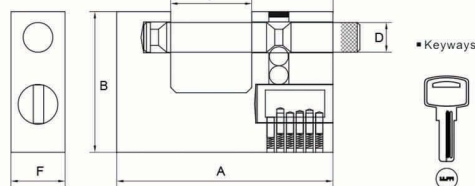

- Heavy duty solid steel lock body, chrome plated steel shackle
- 3 secure computer keys (smooth locking and unlocking)
- Double steel balls locking mechanism for highest resistance to prying and blowing
- Brass cylinder and brass pins for protections against corrosion
- High security for commercial and industrial facility